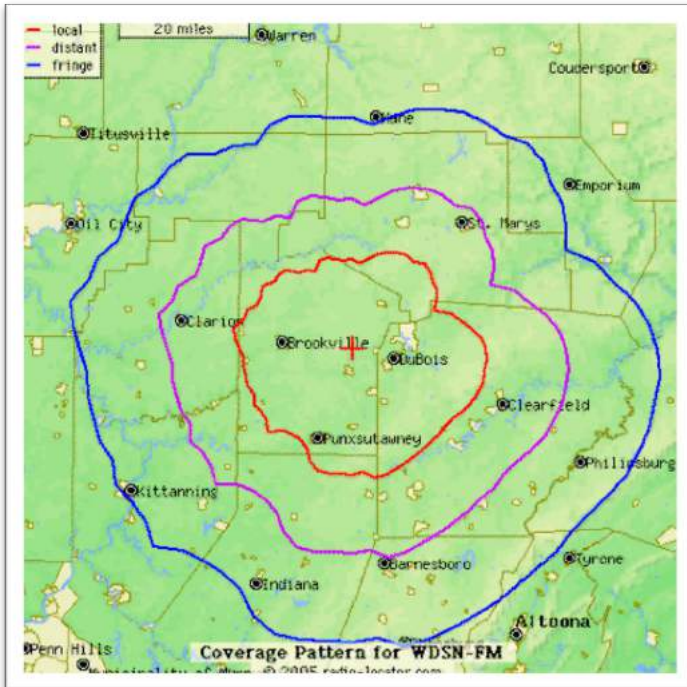

Radio + Digital = Our Customers' Success

Sunny 106 Overview

Station: Sunny 106

Frequency: FM 106.5

Rebroadcast: 98.7 in Brookville & 107.9 in DuBois

Format: Full-Service Adult Contemporary

Target Audience: Adults 35-64, Women 35-54

Market Area: Greater DuBois area in Northwest PA

Sunny 106 is a recipient of the NAB Crystal Award for outstanding community service. The station super serves area listeners and advertisers with the highest level of professionalism.

Sunny 106 isn't just a radio station... it's an integral part of the local community.

On air and online.

Sunny 106 Listeners

Our listeners are your future customers.

The average listeners:

- Are adults aged 35 - 64
- Have high disposable income
- Are active consumers