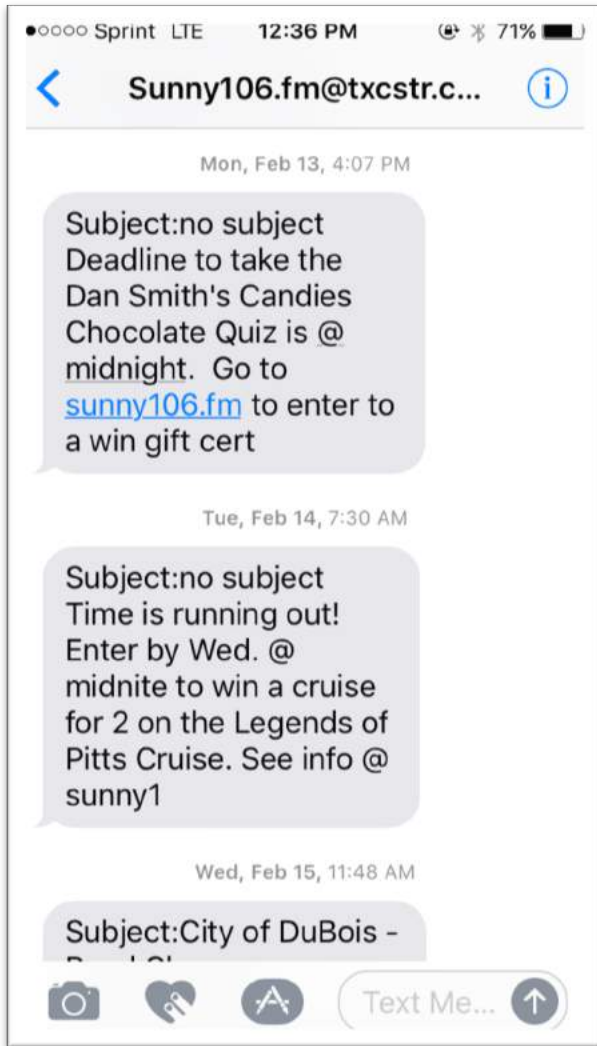

Website: Sunny106.fm

- Contests and Advertiser Promotions “Front & Center”

- New Content Daily

- Listen-On-Demand Streaming 24/7

- Engaging Featured Ads

Mobile Text Club

Members sign up to receive news, weather, and promotion updates.